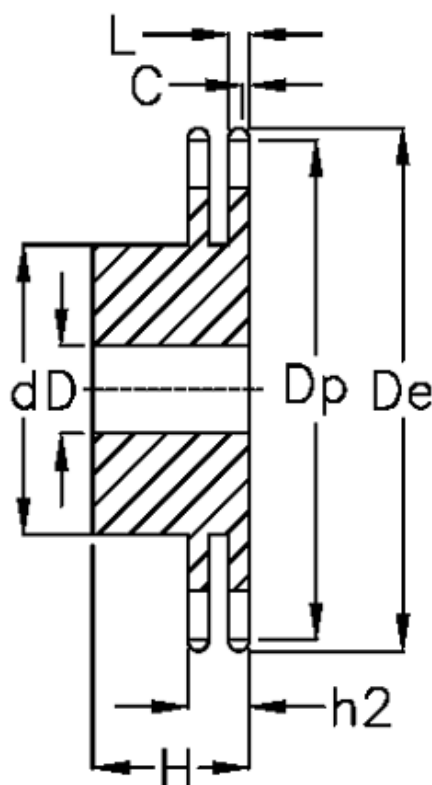

Article number: 616012008034

Description: Sprocket 16 B-2 Z=34 duplex
predrilled

Measures

C = 2.5
d = *140
D = 25±0,5

De = 287
Dp = 275.28

For chain size = 1" x 17,02 mm

For chain type = 16 B-2

H = 70

h2 = 47.7

L = 15.8

Number of teeth = 34